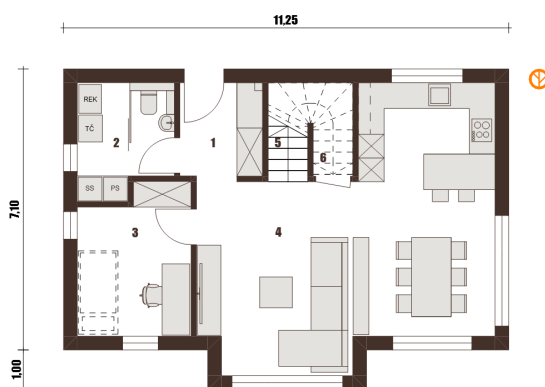

Kubus T 134

info.hise@jelovica.si

04 275 0324

080 23 23

Kubus T 134 is a prefabricated wooden home, designed to provide its residents with a pleasant and carefree living for decades to come.

Ground floor

1 Anteroom	4.9 m ²
2 Toilet and utility	6.4 m ²
3 Office	10.4 m ²
4 Living area	41.4 m ²
5 Staircase	5.0 m ²
6 Pantry	3.9 m ²
	71.9 m²

First floor

1 Hallway and gallery	16.5 m ²
2 Bedroom	10.9 m ²
3 Wardrobe	5.7 m ²
4 Bathroom	7.6 m ²
5 Room	11.3 m ²
6 Room	10.2 m ²
	62.3 m²