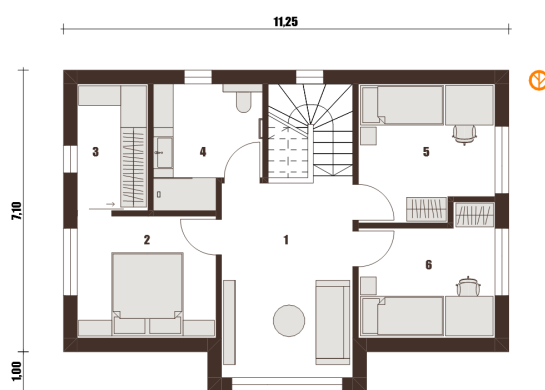

Kubus T 134

info.hise@jelovica.si

04 275 0324

080 23 23

Kubus T 134 is a prefabricated wooden home, designed to provide its residents with a pleasant and carefree living for decades to come.

Ground floor

1 Anteroom	4.9 m ²
2 Toilet and utility	6.4 m ²
3 Office	10.4 m ²
4 Living area	41.4 m ²
5 Staircase	5.0 m ²
6 Pantry	3.9 m ²
	71.9 m²

First floor

1 Hallway and gallery	16.5 m ²
2 Bedroom	10.9 m ²
3 Wardrobe	5.7 m ²
4 Bathroom	7.6 m ²
5 Room	11.3 m ²
6 Room	10.2 m ²
	62.3 m²