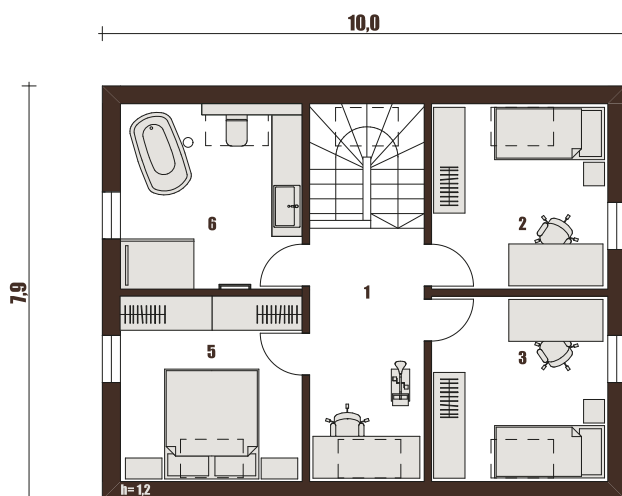

Trend B 126

info.hise@jelovica.si

04 275 0324

080 23 23

This compact house is an ideal solution for those seeking the attributes of spacious houses on 126 m² of space. Both the ground floor and the attic feature rooms that can change their purpose over time and adapt to the changing needs of the residents.

Ground floor

1 Anteroom	8.2 m ²
2 Toilet	2.2 m ²
3 Staircase	5 m ²
4 Pantry	3.1 m ²
5 Living area	43.7 m ²
6 Utility	4.9 m ²
67.1 m²	

Attic

1 Common space	10.6 m ²
2 Room	12 m ²
3 Room	12 m ²
4 Bedroom	12.4 m ²
5 Bathroom	11.9 m ²
59 m²	