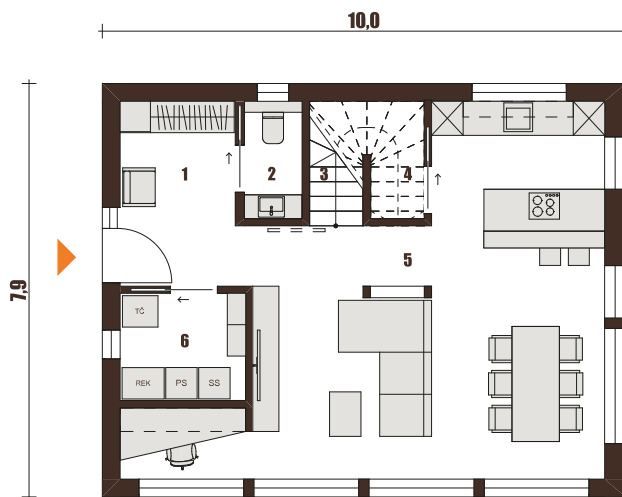

Trend B 126

info.hise@jelovica.si

04 275 0324

080 23 23

This compact house is an ideal solution for those seeking the attributes of spacious houses on 126 m² of space. Both the ground floor and the attic feature rooms that can change their purpose over time and adapt to the changing needs of the residents.

Ground floor

1 Anteroom	8.2 m ²
2 Toilet	2.2 m ²
3 Staircase	5 m ²
4 Pantry	3.1 m ²
5 Living area	43.7 m ²
6 Utility	4.9 m ²
67.1 m²	

Attic

1 Common space	10.6 m ²
2 Room	12 m ²
3 Room	12 m ²
4 Bedroom	12.4 m ²
5 Bathroom	11.9 m ²
59 m²	